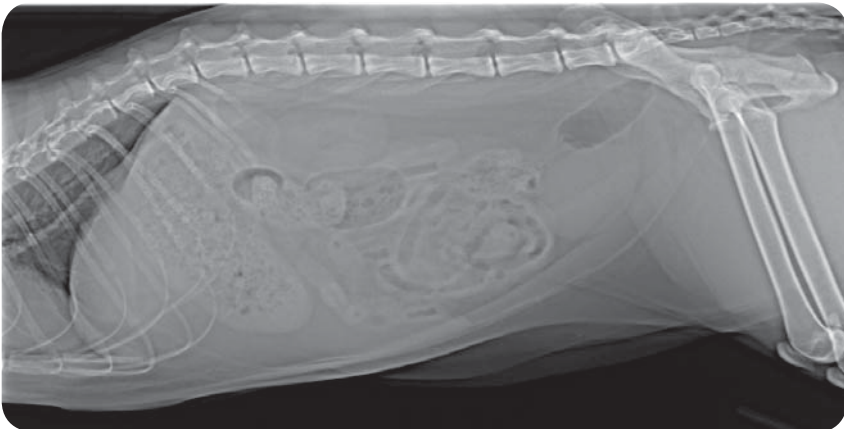

SimonDR

www.simondr.com

Baltimore, Maryland 21230 USA 800-835-3852