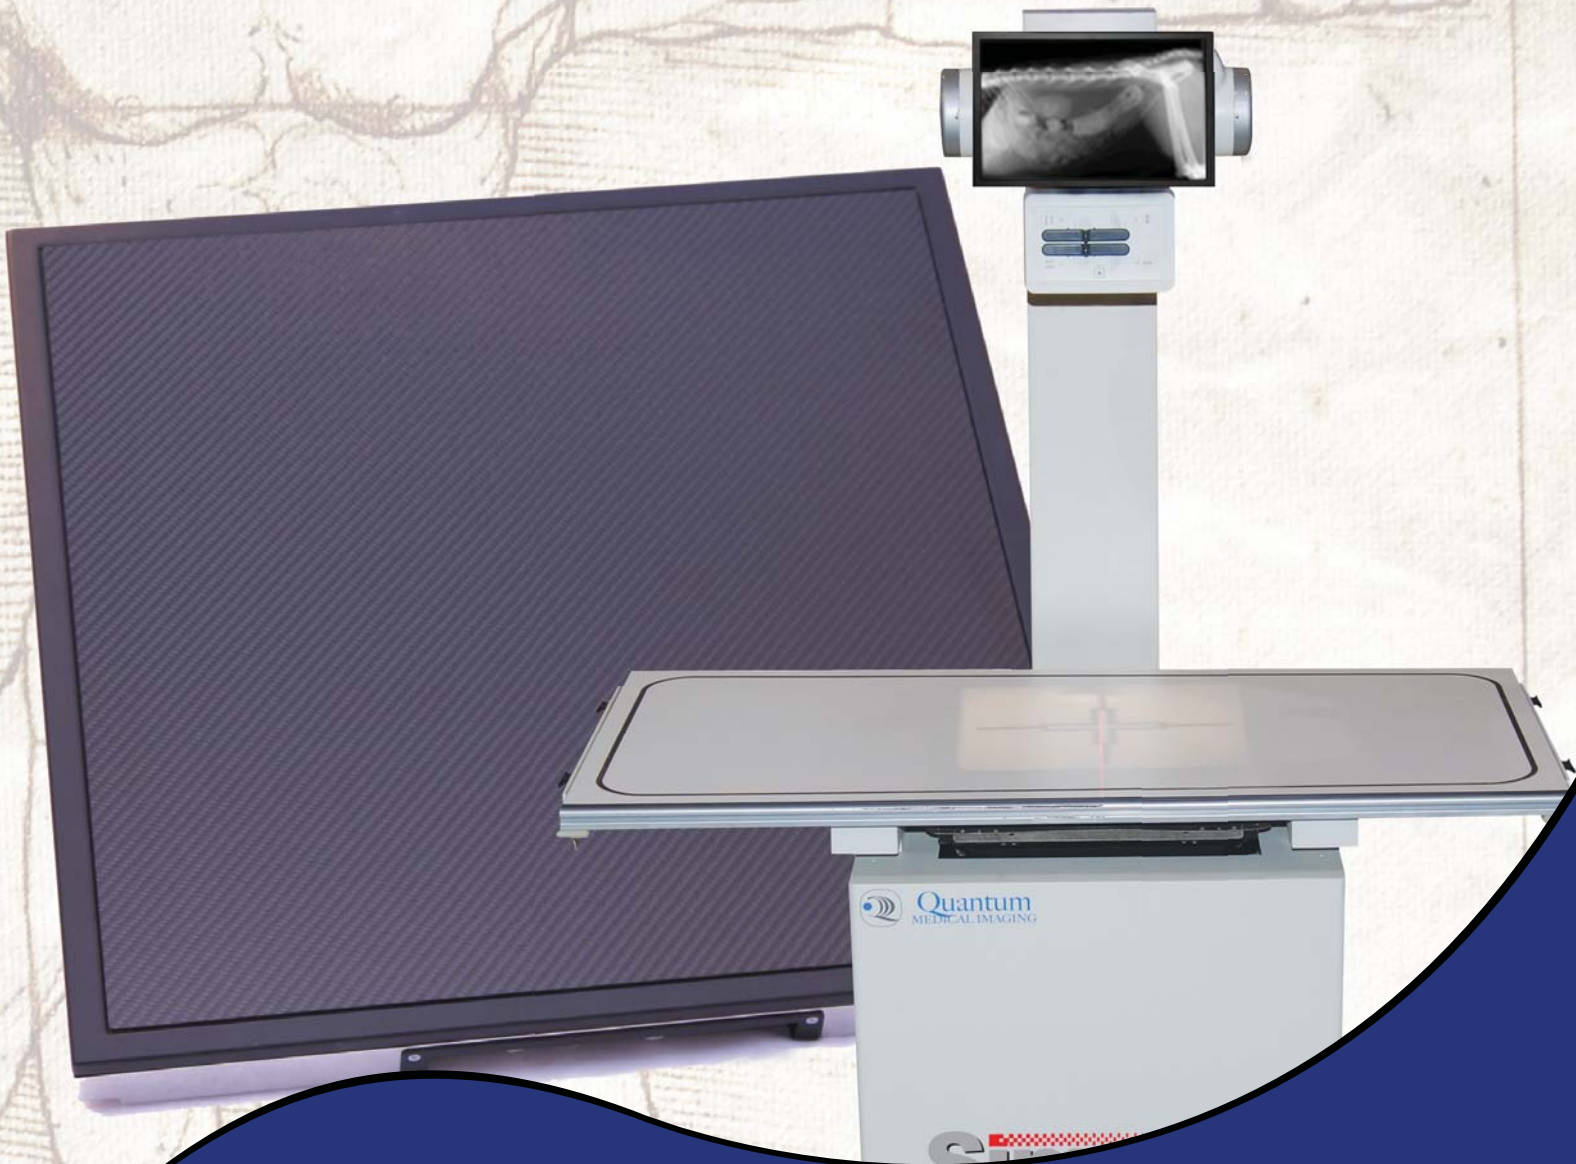

DAVINCI

ART AND SCIENCE

digital radiography

Simon*dr*

DAVINCI

ART AND SCIENCE

Flat Panel Digital radiography just came of age....

The this new decade will see the renaissance and golden age of the x-ray detector business. Flat Panels detectors will be as common as film was 5 years ago. The reasons? Unparalleled quality, mass produced manufacturing, and affordability.

Until SimonDR introduced Davinci, flat panel digital x-ray was just a thing for wealthy practitioners. Davinci introduces *art and science* in an *affordable* package.

How is Davinci affordable? Simple: manufactured in conjunction with Samsung Mobile LCD, SimonDR has been able to take advantage of the volume of the largest LCD electronics manufacturer in the world and marry them with our existing technologies so we can bring the big-company benefits to the small market.

Warranty? Industry Leading 2 year warranty - expandable up to 10 years!

Detector Specifications		
Imaging Area		17"x17"
Resolution		4.2lp/mm
Pixels		9 million
Phosphor		Csi-Ti
Greyscale		14-bits
Connection		Ethernet
X-Ray Specifications		
	500ma Super High Frequency	
	Typical MaS range 1-15 MaS	
	4 way float top table	
	5 year x-ray warranty	